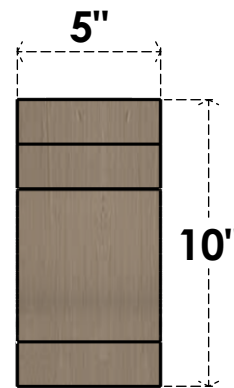

ITEM NUMBER: CORU05X30X10MEDRCPR

5"W X 30"D X 10"H SERIES 3 THIN MEDITERRANEAN ROUGH CEDAR
TIMBERTHANE FAUX WOOD CORBEL, PRIMED

SIDE PROFILE

FRONT PROFILE

ISOMETRIC

EKENA MILLWORK
2300 WEST MAIN ST.
CLARKSVILLE, TX 75426
TOLL FREE: 866-607-0453
WWW.EKENAMILLWORK.COM

NOTES

1. INSTALLATION TO BE COMPLETED IN ACCORDANCE WITH MANUFACTURER'S SPECIFICATIONS.
2. DRAWING MAY NOT BE TO SCALE
3. THIS DRAWING IS INTENDED FOR DESIGN AND PLANNING PURPOSES ONLY.
4. ALL INFORMATION CONTAINED HEREIN WAS CURRENT AT THE TIME OF DEVELOPMENT BUT MUST BE REVIEWED AND APPROVED BY THE PRODUCT MANUFACTURER TO BE CONSIDERED ACCURATE.
5. TIMBERTHANE ARCHITECTURAL PRODUCTS ARE MADE FROM HIGH DENSITY URETHANE AND COME FACTORY PRIMED