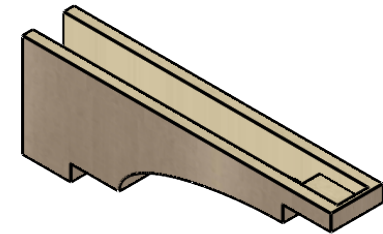

ITEM NUMBER: CORU05X30X10MEDRCPR

5"W X 30"D X 10"H SERIES 3 THIN MEDITERRANEAN ROUGH CEDAR
TIMBERTHANE FAUX WOOD CORBEL, PRIMED

SIDE PROFILE

FRONT PROFILE

ISOMETRIC

EKENA MILLWORK
2300 WEST MAIN ST.
CLARKSVILLE, TX 75426
TOLL FREE: 866-607-0453
WWW.EKENAMILLWORK.COM

NOTES

1. INSTALLATION TO BE COMPLETED IN ACCORDANCE WITH MANUFACTURER'S SPECIFICATIONS.
2. DRAWING MAY NOT BE TO SCALE
3. THIS DRAWING IS INTENDED FOR DESIGN AND PLANNING PURPOSES ONLY.
4. ALL INFORMATION CONTAINED HEREIN WAS CURRENT AT THE TIME OF DEVELOPMENT BUT MUST BE REVIEWED AND APPROVED BY THE PRODUCT MANUFACTURER TO BE CONSIDERED ACCURATE.
5. TIMBERTHANE ARCHITECTURAL PRODUCTS ARE MADE FROM HIGH DENSITY URETHANE AND COME FACTORY PRIMED