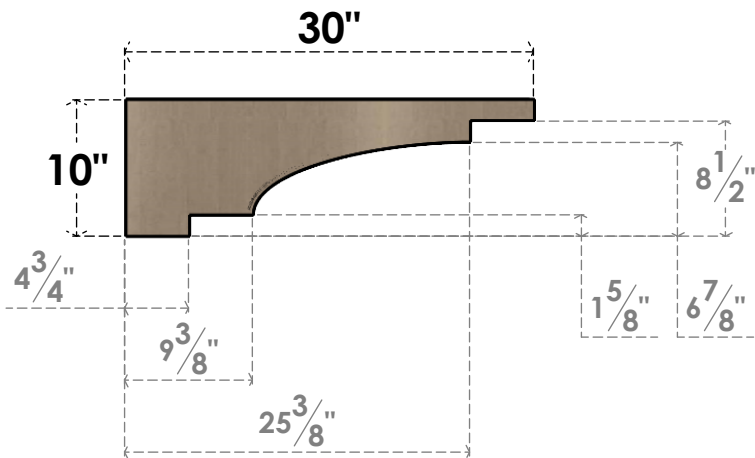

ITEM NUMBER: CORU05X30X10MEDRCPR

5"W X 30"D X 10"H SERIES 3 THIN MEDITERRANEAN ROUGH CEDAR
TIMBERTHANE FAUX WOOD CORBEL, PRIMED

SIDE PROFILE

FRONT PROFILE

ISOMETRIC

EKENA MILLWORK
2300 WEST MAIN ST.
CLARKSVILLE, TX 75426
TOLL FREE: 866-607-0453
WWW.EKENAMILLWORK.COM

NOTES

1. INSTALLATION TO BE COMPLETED IN ACCORDANCE WITH MANUFACTURER'S SPECIFICATIONS.
2. DRAWING MAY NOT BE TO SCALE
3. THIS DRAWING IS INTENDED FOR DESIGN AND PLANNING PURPOSES ONLY.
4. ALL INFORMATION CONTAINED HEREIN WAS CURRENT AT THE TIME OF DEVELOPMENT BUT MUST BE REVIEWED AND APPROVED BY THE PRODUCT MANUFACTURER TO BE CONSIDERED ACCURATE.
5. TIMBERTHANE ARCHITECTURAL PRODUCTS ARE MADE FROM HIGH DENSITY URETHANE AND COME FACTORY PRIMED